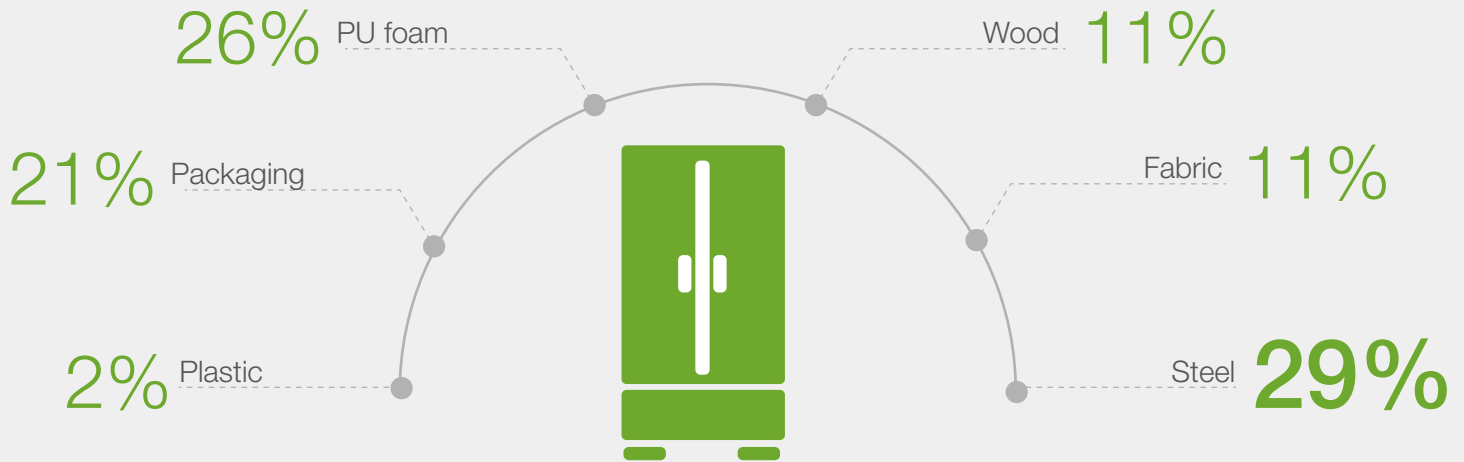

GREEN ASSURANCE SCORE

RECYCLABILITY

We use and promote recycled materials in the products as well as in its packaging.

82% Recyclable Content

CERTIFICATIONS

RECYCLED MATERIALS

At the end of its life Urban Sofa is recyclable and all the parts can be easily dismantled and recycled

20% Total Recycled content

100% Recycle paper packaging

LOW EMITTING MATERIAL

Low emitting glues are used in manufacturing of Urban Sofas

OVERALL MATERIAL CONTENT

GREEN FEATURES

Environment Friendly Materials