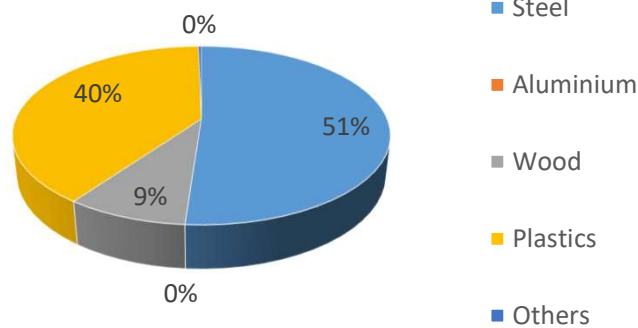

DESIGNED FOR DURABILITY

Designed for longer life & its knocked down construction provides extended life by easy part replacement and serviceability.

OVERALL MATERIAL CONTENT

Overall material content excluding the weight of packaging material is as shown: