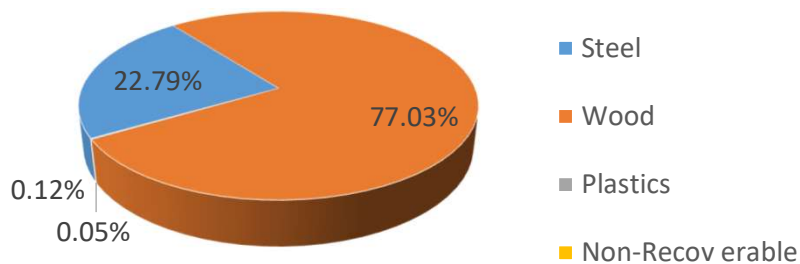

TIME OUT

GREEN ASSURANCE CARD

Time-Out tables are brilliantly coloured & imaginatively designed cafeteria tables. It is also available in membrane formed Top finish with Stainless-Steel Legs. These tables are stackable for better space management. It is ideal for trendy as well as corporate break-out/Canteen area with various finish/colour options .

DESIGNED FOR DURABILITY

Designed for longer life & its knocked down construction provides extended life by easy part replacement and serviceability.

OVERALL MATERIAL CONTENT

Overall material content excluding the weight of packaging material is as shown: