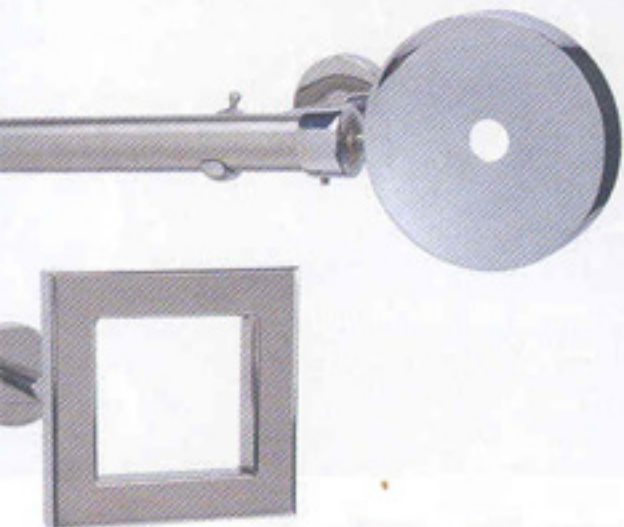

Tattva

Contact person: Mukul Goyal
Tel: +91 9810178094
Email: mukul@mukulgoyal.com
Website: www.mukulgoyal.com

WINDOWS 2011

Conceived and designed by Mukul Goyal, Tattva offers Tattva Disc Finial (a slender, graceful tieback for contemporary curtain rods) and Tattva Square Tieback (a classy tieback that is both practical and decorative) for living spaces. The products are available at Jagdish Stores in New Delhi and Bharat Furnishings in Mumbai.